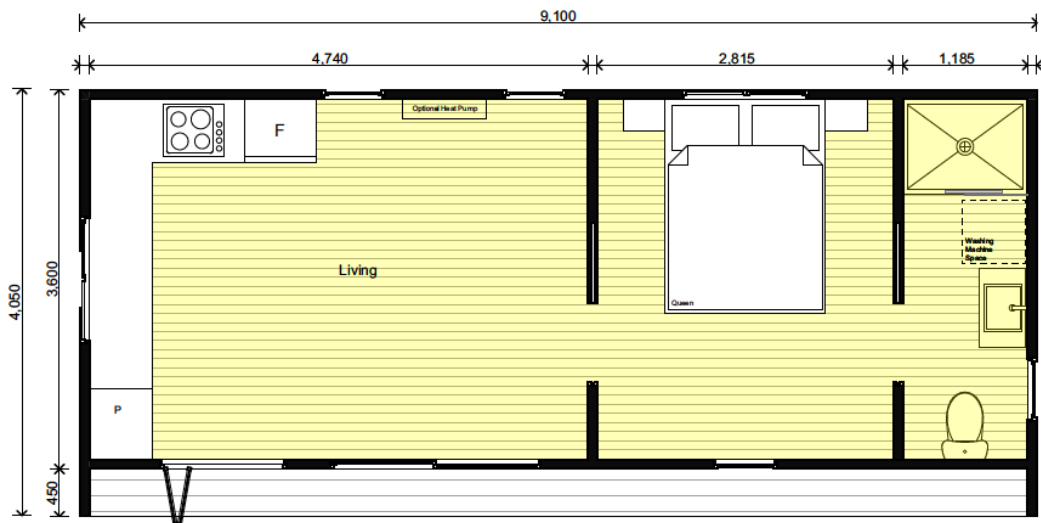

View pricing for the Miro 133 at www.footprinthomes.co.nz

MIRO 33sqm: The MIRO 133 Tiny Home takes everything people love about the Totara 133 and elevates it to the next level. Showcased here with a striking combination of corrugate and modified pine cladding. This premium design features a stunning bifold opening window, perfect for adding an elevated table with barstools so you can relax and soak up the view. The kitchen is impressively spacious, cleverly designed to deliver maximum functionality without sacrificing living space. Visitors are consistently surprised at just how open and roomy this 33sqm home feels. **Note:** The photo above is an artist's impression. Please refer to the *specifications* sheet for details of our standard inclusions.