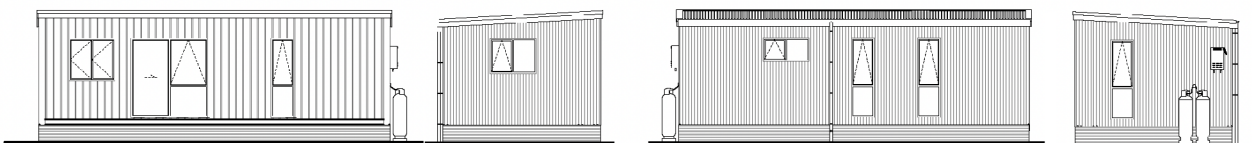

View pricing for the Miro 133 at www.footprinthomes.co.nz

MIRO 33sqm: The MIRO 133 Tiny Home takes everything people love about the Totara 133 and elevates it to the next level. Showcased here with a striking combination of corrugate and modified pine cladding. This premium design features a stunning bifold opening window, perfect for adding an elevated table with barstools so you can relax and soak up the view. The kitchen is impressively spacious, cleverly designed to deliver maximum functionality without sacrificing living space. Visitors are consistently surprised at just how open and roomy this 33sqm home feels. **Note:** The photo above is an artist's impression. Please refer to the *specifications* sheet for details of our standard inclusions.