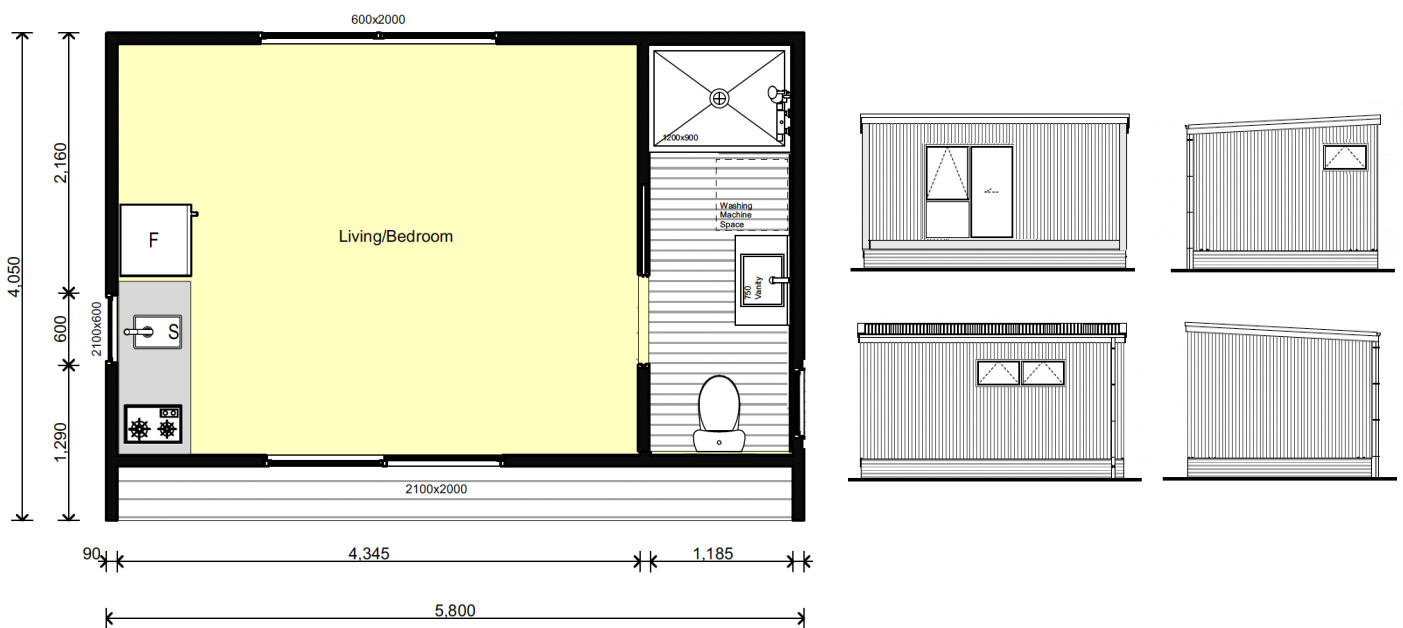

View pricing for the Matai S21 at www.footprinthomes.co.nz

MATAI 21sqm: The Matai Tiny Home is a thoughtfully designed, fully self-contained studio that combines comfort, style, and practicality in a compact footprint. Perfect for those seeking a versatile secondary dwelling, the Matai offers a smart layout that makes the most of every square metre. Inside, the open-plan space seamlessly integrates a living area, kitchenette, and bedroom zone, easily accommodating a queen-sized bed while still allowing for day-to-day comfort and movement. A private ensuite bathroom completes the design, adding both convenience and a touch of luxury to your daily routine. **Note:** The photo above is an artist's impression. Please refer to the specifications sheet for details of our standard inclusions.