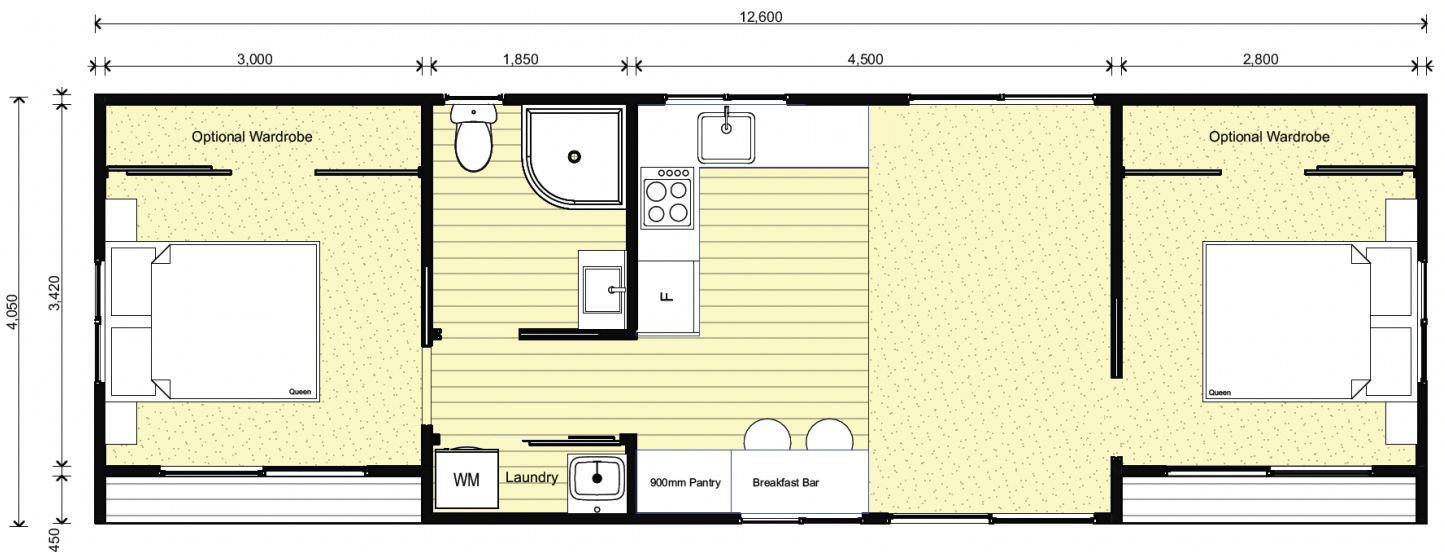

For pricing visit: www.footprinthomes.co.nz - Kahikatea 250

KAHIKATEA 50sqm: The Kahikatea 250 Tiny Home proves that smart design can deliver more lifestyle in less space. With two full-sized double bedrooms, it's a perfect fit for young families, visiting guests, or anyone wanting flexibility for up to four people. A separate laundry room adds valuable storage, while the clever layout gives you options. Remove the breakfast bar and window, and you've instantly gained even more room to customise to your lifestyle. This showcase model features Duragroove cladding paired with a striking Modified Pine feature wall, blending warmth, character, and modern curb appeal in one stylish package. **Note:** The photo above is an artist's impression. Please refer to the specifications sheet for details of our standard inclusions.