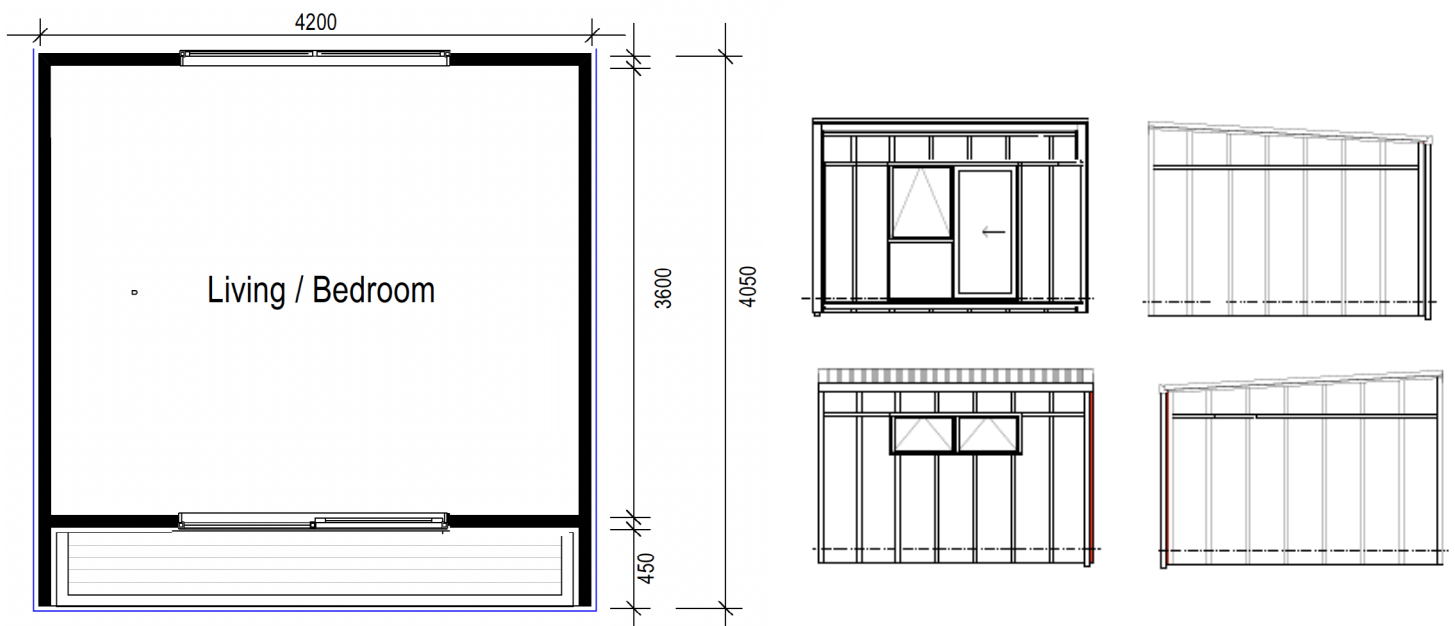

View pricing for the [Titoki S15](https://www.footprinthomes.co.nz) at www.footprinthomes.co.nz

TITOKI 15sqm

Discover the Titoki S15 – Small in Size, Big on Style! The Titoki S15 is proof that you don't need a large footprint to create a space that feels stylish, modern, and practical. Designed as an upmarket solution for extra space, this sleek 15m² build gives you room to breathe without overwhelming your property. Perfectly sized for guest accommodation, a home office, studio, or backyard retreat. Featured here with a ply and batten cladding finish, the exterior delivers a timeless, architectural look that blends effortlessly into both urban and rural settings. *View the [specifications](#) sheet for our standard inclusions.*