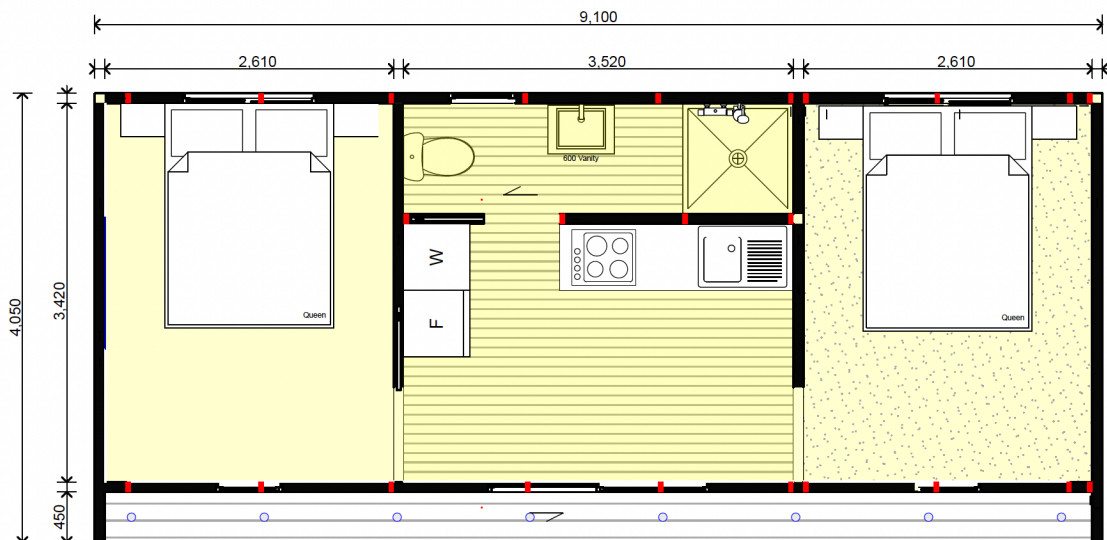

View pricing for the Nikau 233 at www.footprinthomes.co.nz

NIKAU 233 33sqm: The NIKAU Tiny Home has been cleverly designed for those who want simple, practical accommodation that doesn't compromise on comfort or style. Whether you're looking for a no-fuss solution for workers' quarters, a cosy holiday retreat, or a compact yet functional tiny home to call your own, the NIKAU ticks all the boxes. Step inside and you'll find a smart, central bathroom that's easily accessed from the open-plan living area. The thoughtfully designed kitchenette gives you everything you need to prepare meals with ease. **Note:** The photo above is an artist's impression. Please refer to the specifications sheet for details of our standard inclusions.