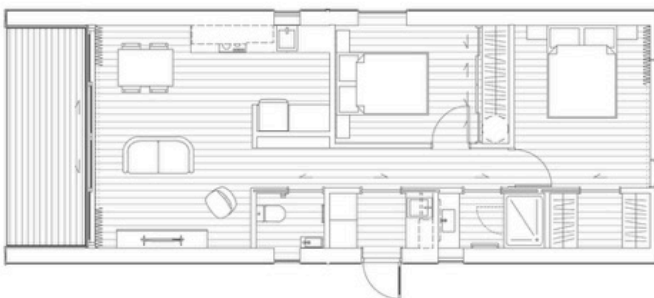

### House Design (m2 measured internal to internal wall)

Dandall, Open Plan, 1 living, 30m<sup>2</sup>

Romney, 1 bed, 1 bath, 1 living, 40m<sup>2</sup>

Dorset, 1 bed, 1 bath, 1 living, 50m<sup>2</sup>

Kerry, 2 bed, 1 bath, 1 living, 60m<sup>2</sup>