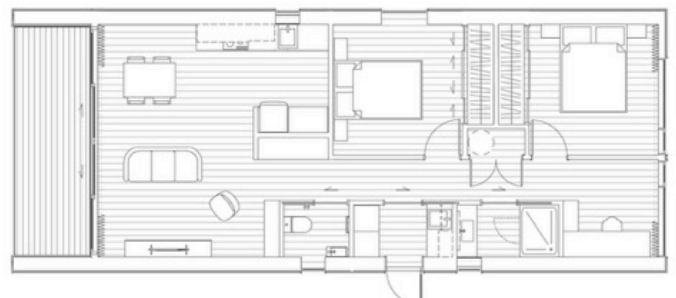

### House Design (m2 measured internal to internal wall)

Dandall, Open Plan, 1 living, 30m<sup>2</sup>

Romney, 1 bed, 1 bath, 1 living, 40m<sup>2</sup>

Dorset, 1 bed, 1 bath, 1 living, 50m<sup>2</sup>

Kerry, 2 bed, 1 bath, 1 living, 60m<sup>2</sup>