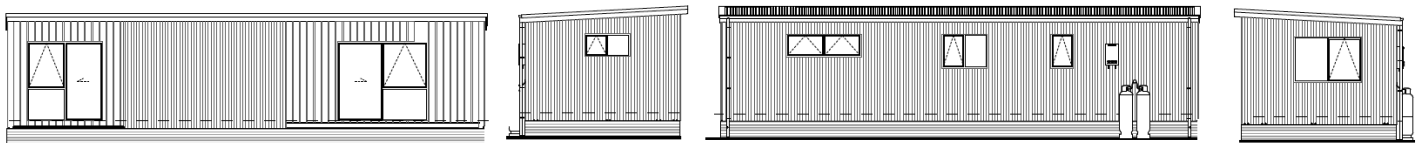

View pricing for the Tawa 150 at www.footprinthomes.co.nz

TAWA 50sqm: Step into luxury tiny living! This stunning one-bedroom Tiny Home is spacious, inviting, and designed with a sleek open-plan layout that feels every bit as stylish as it is functional. Enjoy the cozy charm of a cleverly designed footprint. Downsizing has never felt so indulgent! And the best part? Every Footprint build lets you personalise your look. Mix and match from our premium cladding range from the natural warmth of a striking Modified Pine feature wall to the clean lines of Innova Duraplank, creating a home that's uniquely yours. **Note:** The photo above is an artist's impression. Please refer to the *specifications* sheet for details of our standard inclusions.