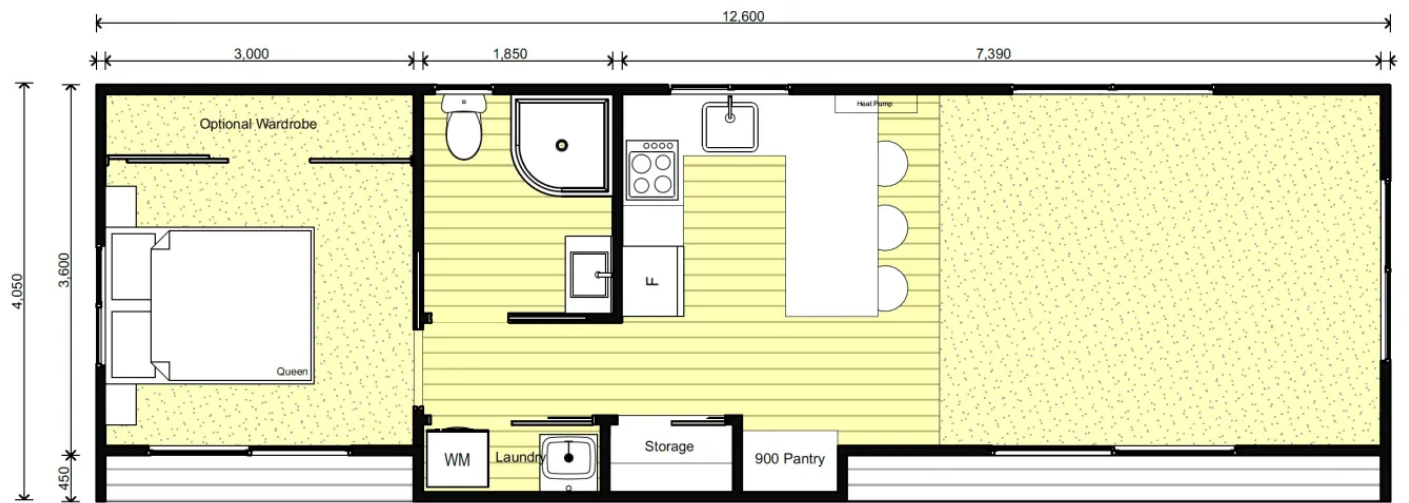

View pricing for the Tawa 150 at www.footprinthomes.co.nz

TAWA 50sqm: Step into luxury tiny living! This stunning one-bedroom Tiny Home is spacious, inviting, and designed with a sleek open-plan layout that feels every bit as stylish as it is functional. Enjoy the cozy charm of a cleverly designed footprint. Downsizing has never felt so indulgent! And the best part? Every Footprint build lets you personalise your look. Mix and match from our premium cladding range from the natural warmth of a striking Modified Pine feature wall to the clean lines of Innova Duraplank, creating a home that's uniquely yours. **Note:** The photo above is an artist's impression. Please refer to the *specifications* sheet for details of our standard inclusions.