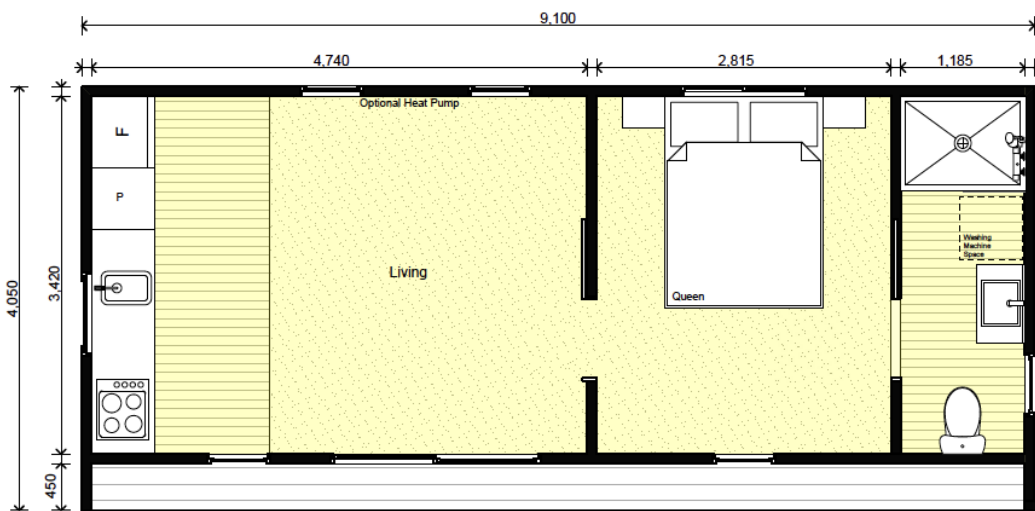

View pricing for the Totara 133 at www.footprinthomes.co.nz

TOTARA 33sqm: One of our most popular one-bedroom Tiny Homes! The Totara 133 combines smart design with style while keeping things compact, affordable, and efficient. The clever layout features a streamlined kitchen that frees up more room for living, while still providing everything you need for daily life. Pictured here with sleek corrugate cladding and a modern Innova fibre cement feature wall, the Totara 133 makes a bold statement in a small footprint. Whether it's a first home, guest house, or rental, this is a flexible solution that proves good things really do come in small packages.. **Note:** The photo above is an artist's impression. Please refer to the specifications sheet for details of our standard inclusions..