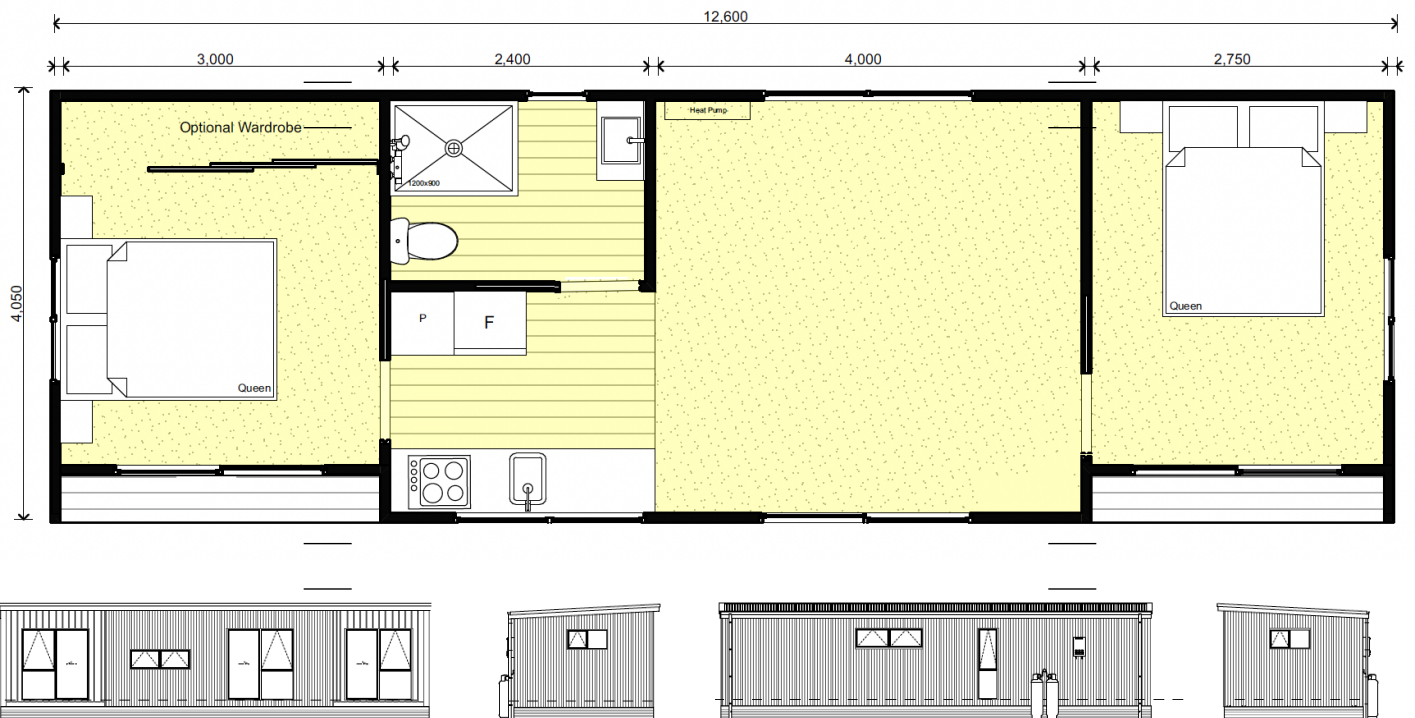

View pricing for the Rata 250 at [www.footprinthomes.co.nz](http://www.footprinthomes.co.nz)

**RATA 50sqm:** The RATA 250 Tiny Home is a total showstopper, delivering unbeatable value without a single compromise! With two full-sized double bedrooms, it's the perfect fit for a family of 3–4. Step into the kitchen and you'll discover a clever surprise, while the window may look modest, it creates a warm, cosy vibe and allows for a massive amount of overhead cupboard space you won't find in most tiny homes. And the real "wow factor" The unbelievably spacious living area feels so open and inviting that guests can hardly believe they're standing inside a 50sqm build. **Note:** The photo above is an artist's impression. Please refer to the specifications sheet for details of our standard inclusions.