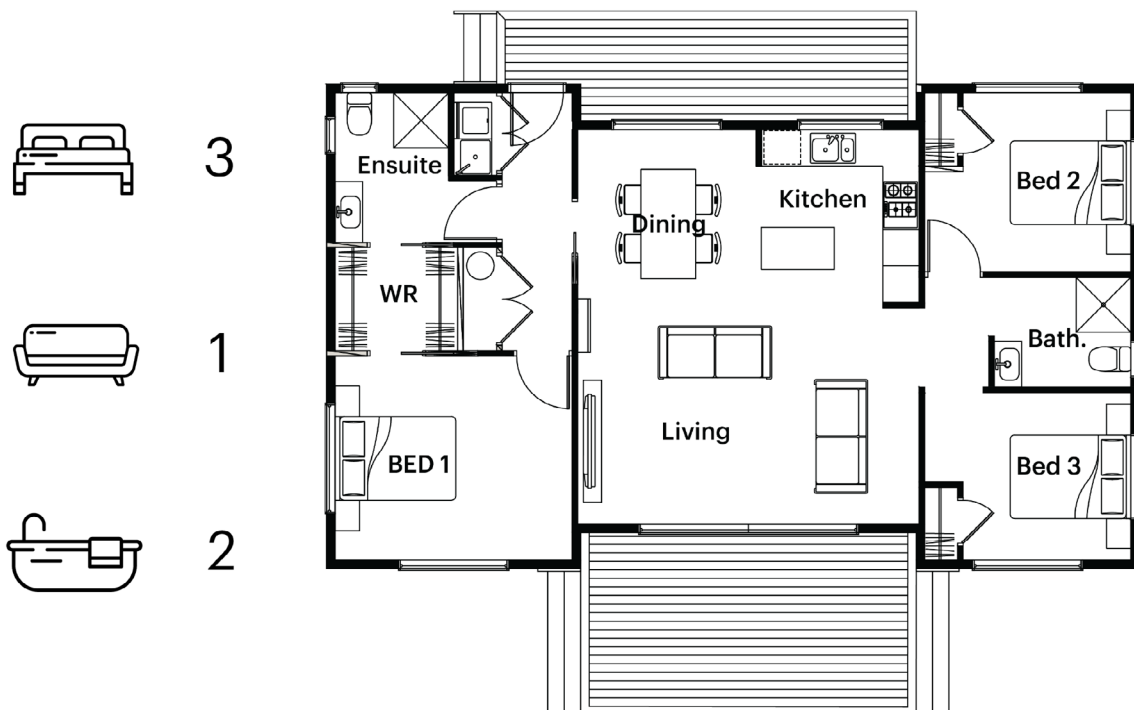

For pricing visit: www.footprinthomes.co.nz - Emerald

EMERALD 99.5SQM

In the past, there seemed to be a trade-off between affordability and aesthetic design. However, with clever design, this is no longer the case. We can build you a home that not only meets your functional needs but also reflects your personal style. From sleek modern designs to timeless classic.