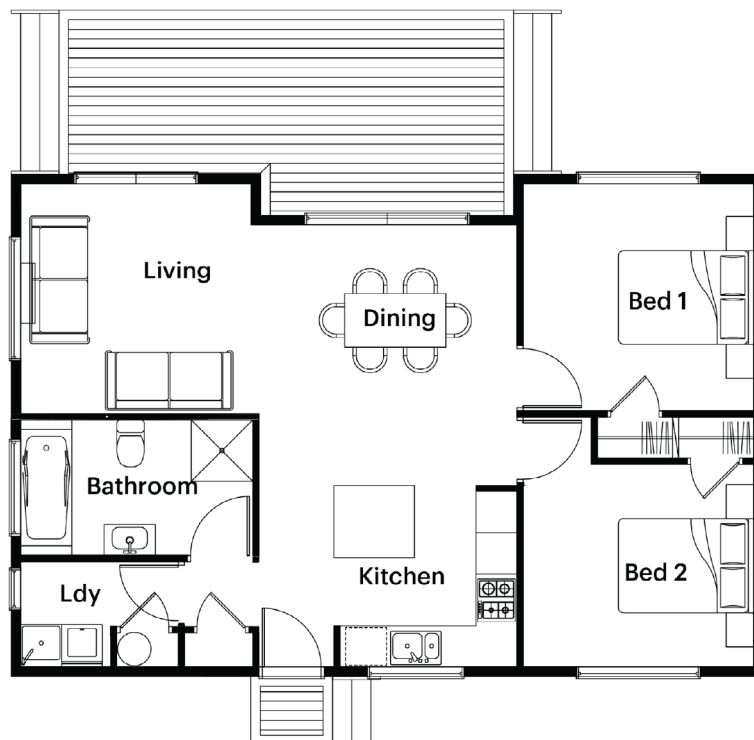

For pricing visit: [www.footprinthomes.co.nz](http://www.footprinthomes.co.nz) - Fusion

2

1

1

**FUSION 278.7SQM**

In today's fast-paced world, time is precious, and building a home can often be a lengthy and expensive process. Clever design is all about finding innovative solutions to streamline the construction process. Our prefabricated exterior panels are a shining example of this.